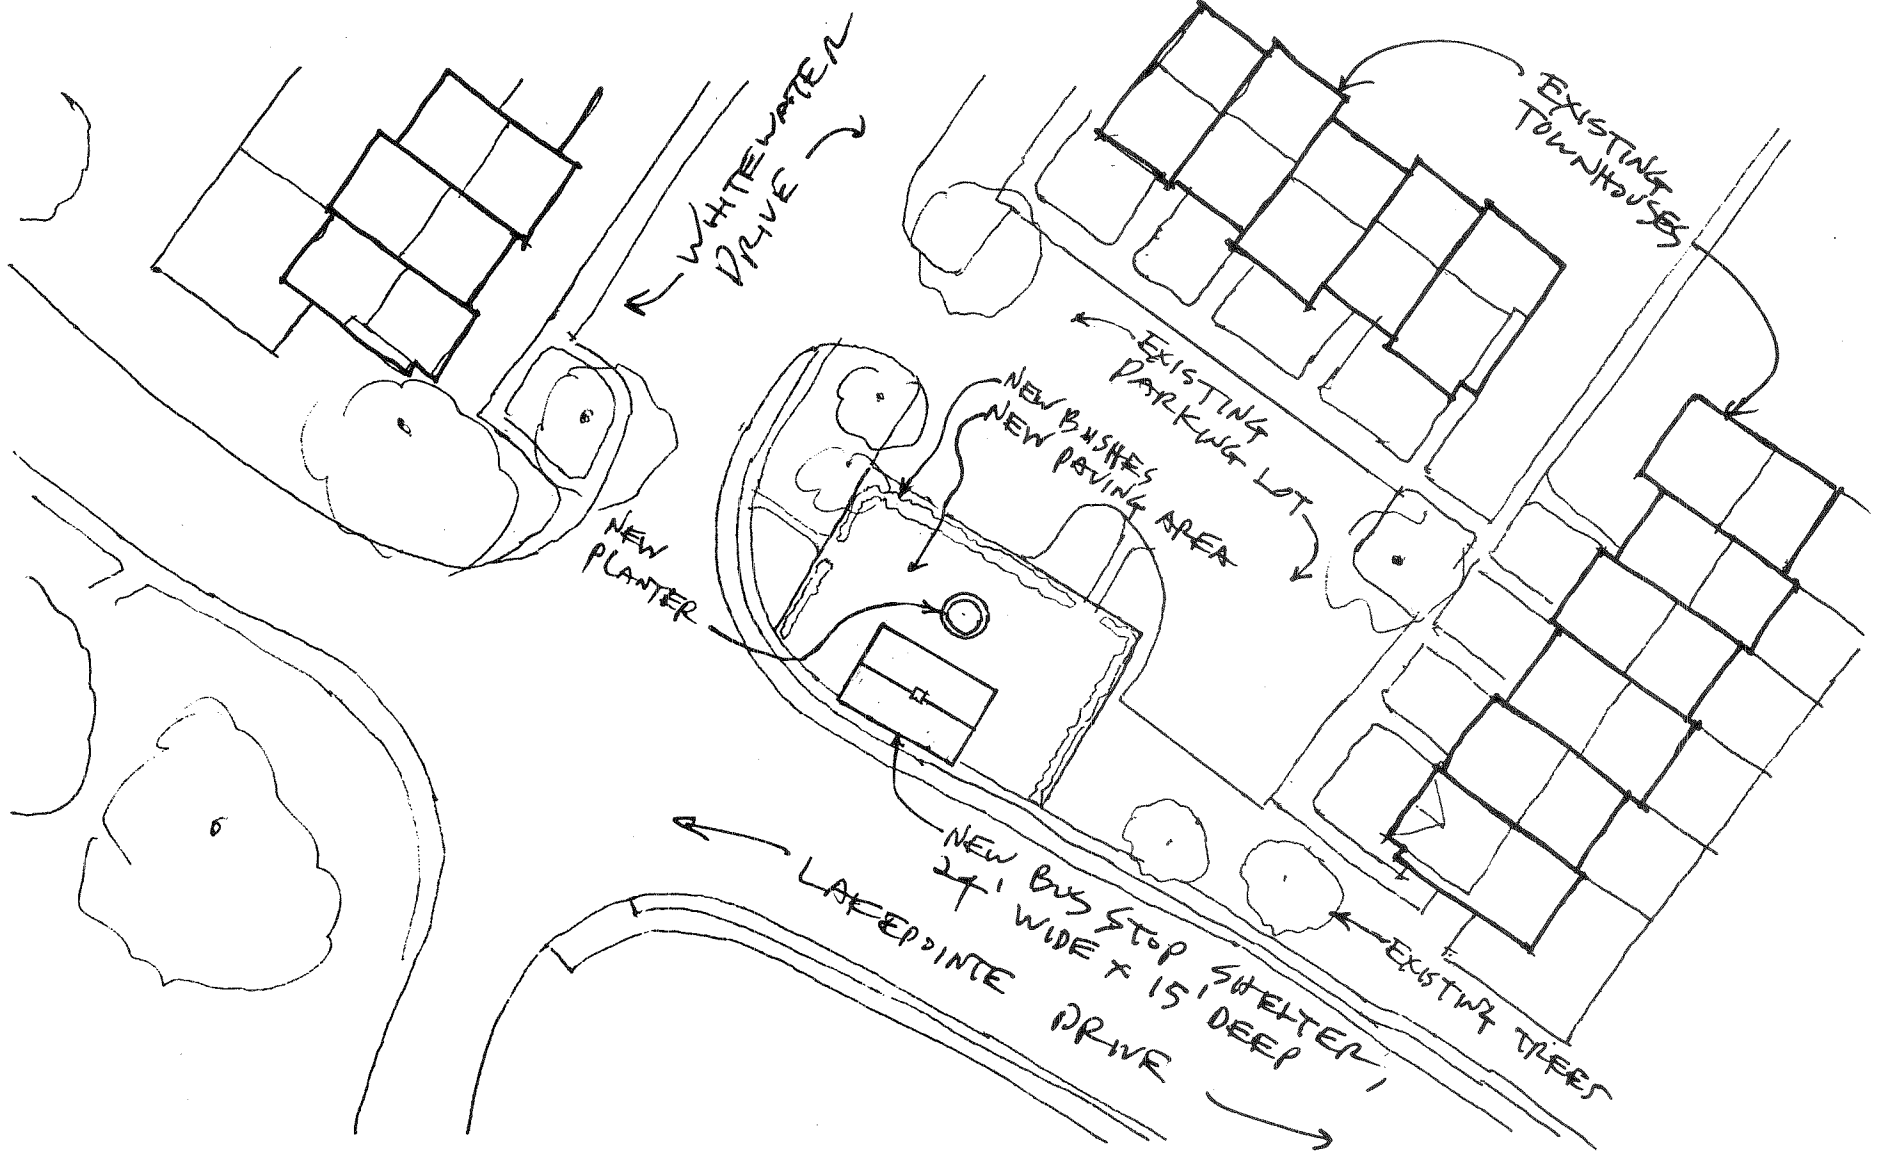

PROJECT: LAKEPONTE PLAZA
DESIGNED BY: D. ARCHITECTS, LLC

NEW SITE PLAN

SCALE: 1" = 40'

DATE: MARCH 16, 2009

PROJECT: LAKEPOINTE PLAZA

DESIGNED BY:
DO ARCHITECTS,
LLC

↑ WHITEWATER DRIVE

EXISTING PARKING LOT

NEW SIDEWALK

NEW SITE PLAN

SCALE: 1" = 10'

DATE: MARCH 16, 2009

← LAKEPOINTE DRIVE →

LAKEPOINTE PLAZA

PERSPECTIVE

DESIGNED BY: DO ARCHITECTS, LLC