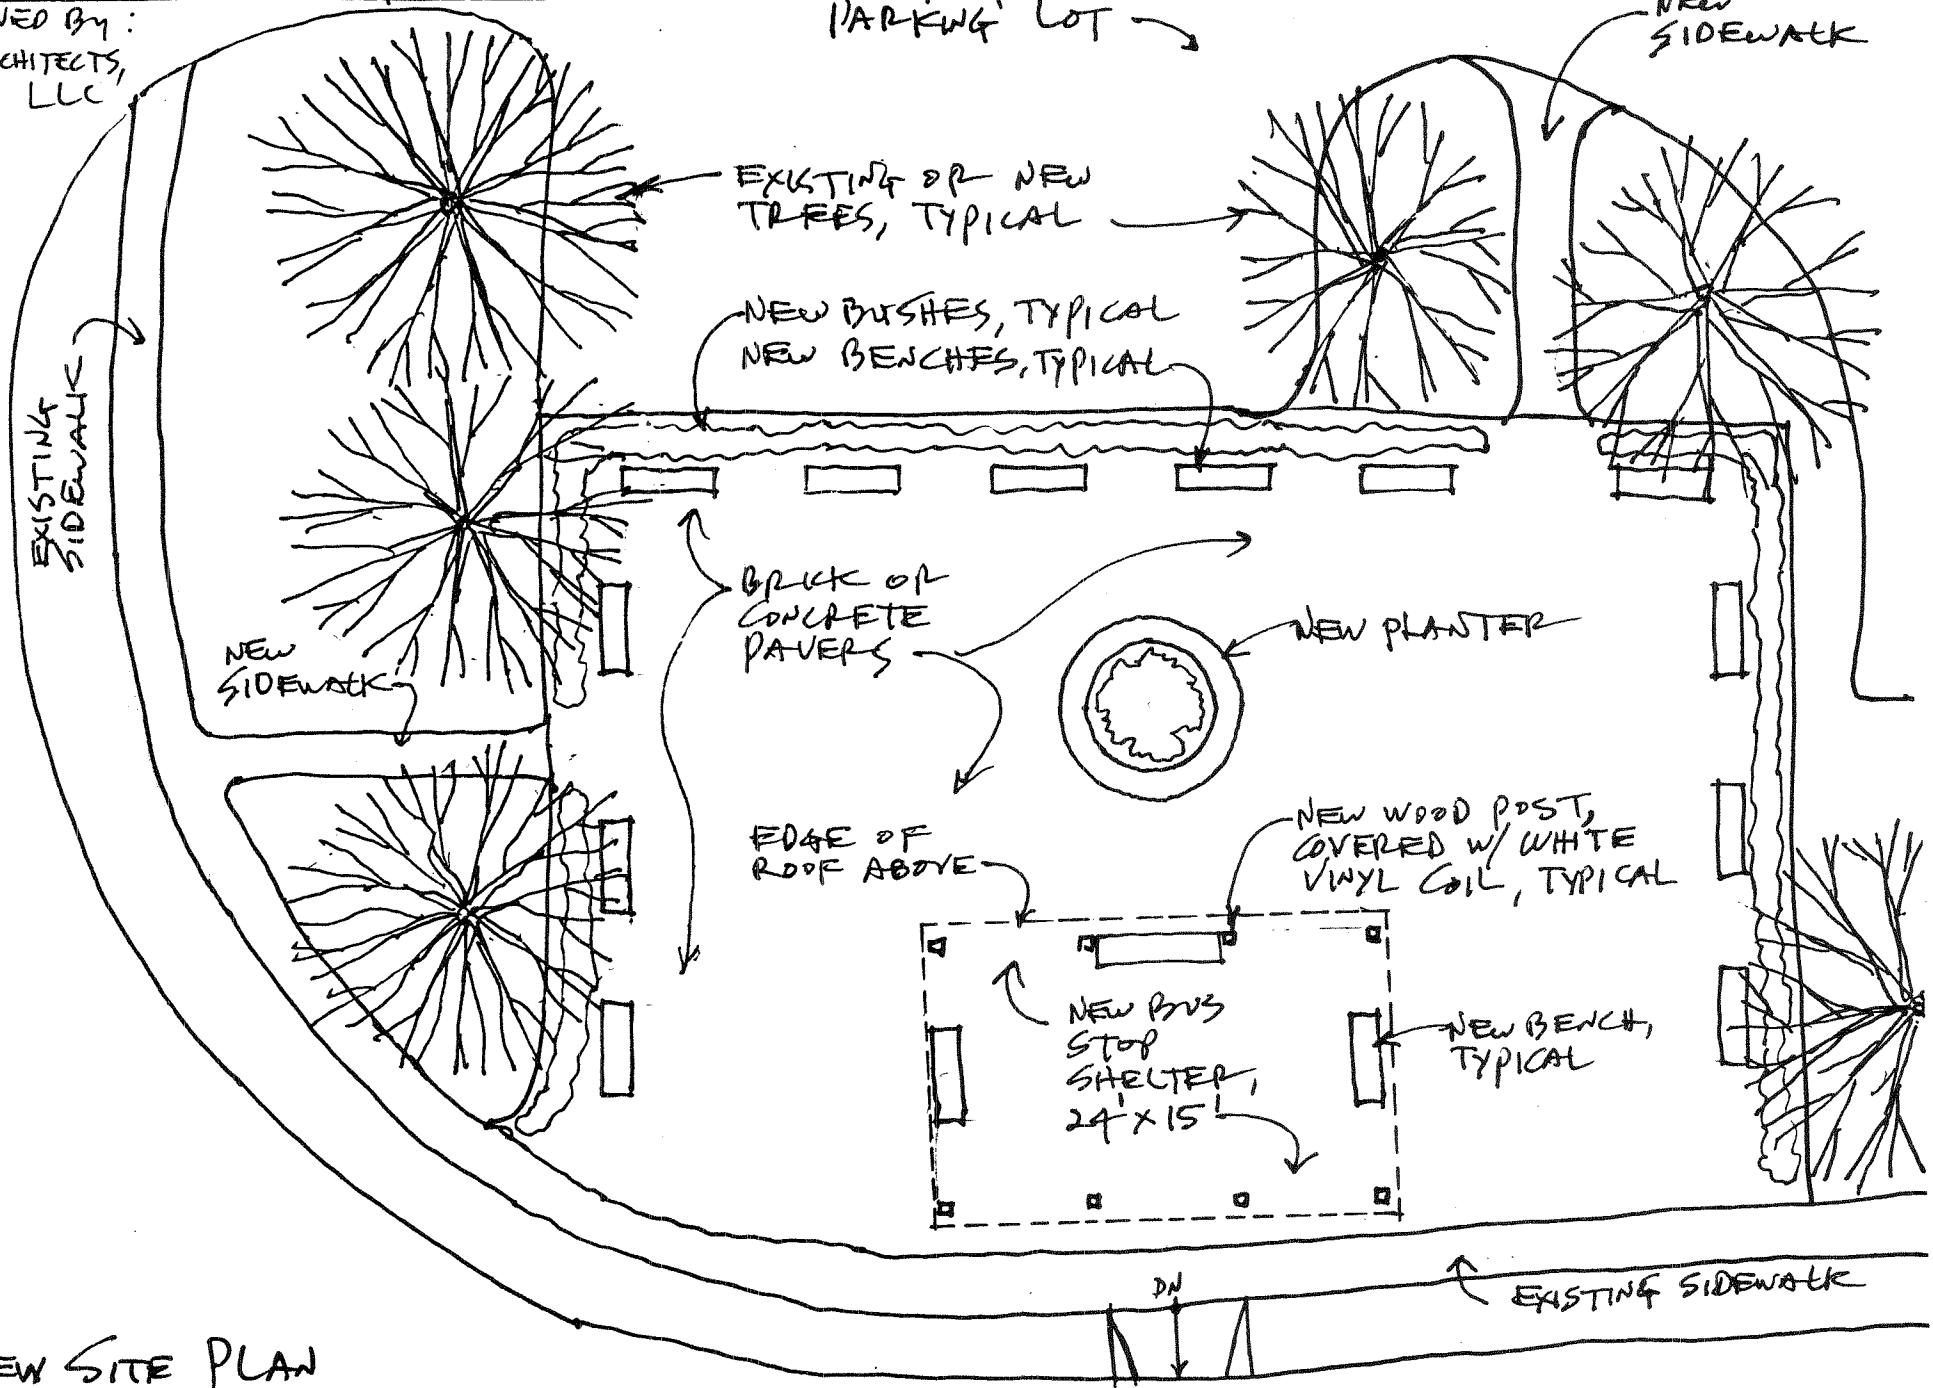

PROJECT: LAKEPONTE PLAZA
DESIGNED BY: D. ARCHITECTS, LLC

NEW SITE PLAN

SCALE: 1" = 40'

DATE: MARCH 16, 2009

PROJECT: LAKEPOINTE PLAZA

DESIGNED BY:
DO ARCHITECTS,
LLC

↑ WHITEWATER DRIVE

EXISTING PARKING LOT

NEW SIDEWALK

NEW SITE PLAN

SCALE: 1" = 10'

DATE: MARCH 16, 2009

← LAKEPOINTE DRIVE →

LAKEPOINTE PLAZA

PERSPECTIVE

DESIGNED BY: DO ARCHITECTS, LLC